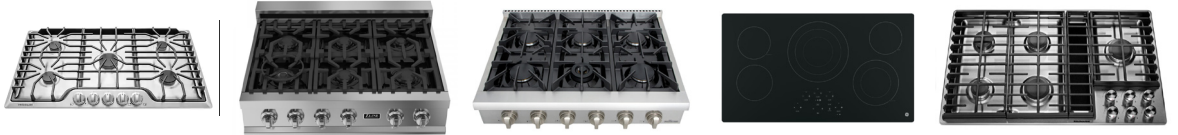

# satin & slate

INTERIOR DESIGN

## Cooktops Comparison Chart

Brand	Frigidaire®	ZLINE®	Thor Kitchen®	GE®	KitchenAid®
Model	FFGC3626SS	RT36	HRT3618U	JP5036DJBB	KCGD506GSS
Appliance Type	Gas Cooktop	Gas Cooktop	Gas Cooktop	Electric Cooktop	Gas Cooktop
Burners	5	6	6	5	5
Color / Finish	Stainless Steel (Color option is available, price may vary.)	Stainless Steel	Stainless Steel	Black (Color option is available, price may vary.)	Stainless Steel
Returnable	Non-returnable	90-Day	90-Day	Non-returnable	Non-returnable
Warranty	1 Year Limited	1 Year Parts	2 Year Limited	1 Year Limited	1 Year Limited
Price	\$ 849.00	\$ 999.99	\$ 1,099.00	\$ 1,179.00	\$ 1,889.00